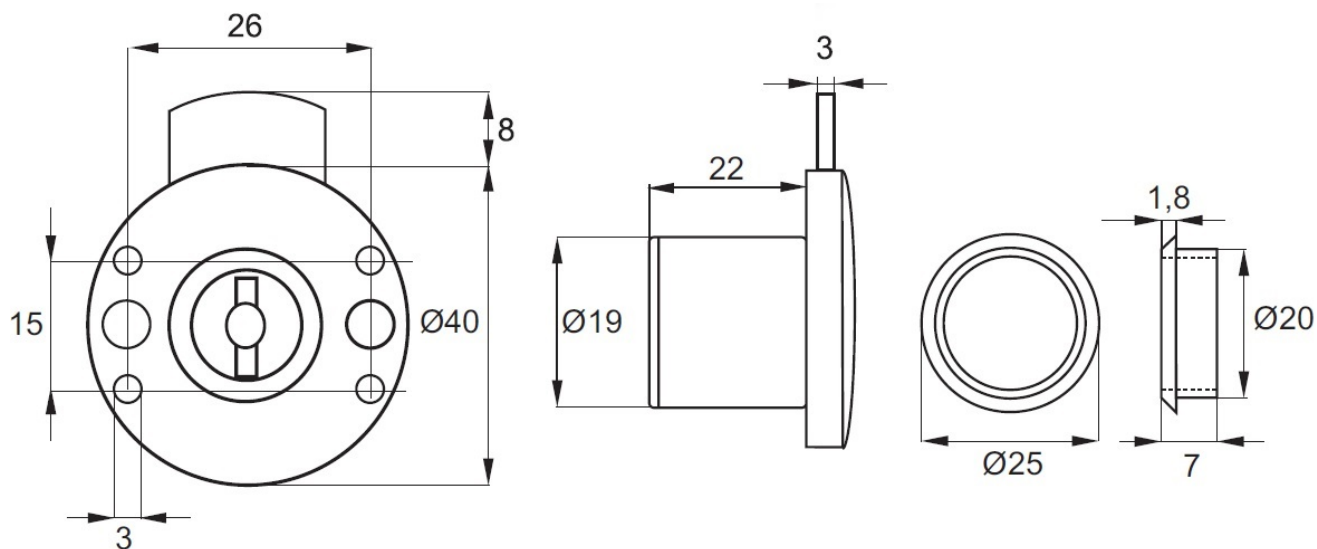

# PRODUCT SHEET

**Description:**

Rim Lock 853N,  $\varnothing 19 \times 22$ mm, Drawer, NPL, KA D20, CK SISO, With 4 NPL Screws

**Item number:**

14.01.271-5

Units	Box	Carton	HS Code	Barcode
Pcs.	12	240	8301300000	
				5704866456821